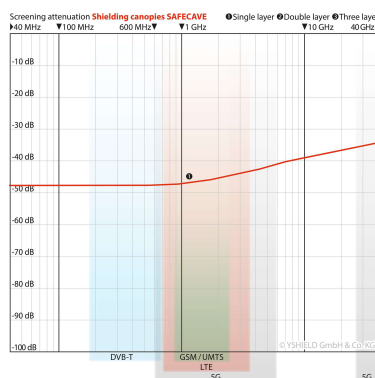

YSHIELD® BSK1

Properties

When choosing a product of our SAFECAVE series, you are choosing canopies and tents to shield your sleeping space, living space or workspace. As the term SAFECAVE indicates already, you are creating **your own safe cave** against electromagnetic fields.

Shielded canopy, box shaped, for single beds up to a width of 120 cm. The box shape offers the best sense of space but cannot be used for sloping roofs. **Entrance:** Through one overlapping opening. **Mounting:** Mounting at four points in the ceiling. To stabilize the box shape, you can insert bars in the two upper flaps (not included in scope of delivery). **Grounding:** Grounding with our grounding connector magnet **GCM** (not part of the scope of delivery).

Sewn with a high quality silver fabric with high transparency and air permeability. **Unique in this price class is the high shielding attenuation of 47 dB.**

Technical data

- Dimensions: Width: 120 cm; depth: 220 cm; height: 220 cm (+/- 5% tolerance)
- **Attenuation: 47 dB**
- Color: Silver-beige
- Raw materials: 80 % nylon, 20 % silver
- Scope of delivery: Canopy, mounting material

Attenuation | Grounding

- This product shields **high frequency electromagnetic fields** (HF). The indicated dB-values apply to 1 GHz, view chart for other frequencies. Laboratory report ranging from 40/600 MHz to 40 GHz according to standards ASTM D4935-10 or IEEE Std 299-2006, view report above.
- This product with an electrically conductive surface shields **low-frequency alternating electric fields** (LF). For this purpose a **grounding is necessary**, i.e. an integration into the functional-equipotential bonding (FEB), please find suitable grounding accessories under "Grounding".

Silver products

- Silver products **discolour** with time and often already have discolorations right from the start. If you don't want to accept discolorations, please choose Swiss-Shield® fabrics.
- Silver fabrics have a **limited durability**, depending on the frequency of movement.
- Our silver fabrics do **not contain any nano silver**, but a thick metallic silver coating.

Care instructions

- **Gentle cycle at 30°C** exclusively with our TEXCARE detergents
- No ironing
- No drying in tumble dryers
- No bleaching
- No chemical dry-cleaning