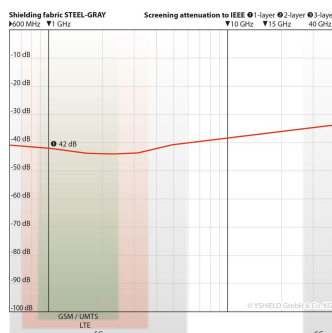

YSHIELD® TDG | Shielding blanket

Blanket made from Steel-Gray with 42 dB. Groundable. Size: 200 cm x 140 cm.

YSHIELD® TDG

YSHIELD® TDG

YSHIELD® TDG

YSHIELD® GV

Properties

Shielding thin **blanket made from Steel-Gray** for HF+LF shielding. Easy and quick protection on the **couch**, in the **bed**, on **holiday**, on **business trips** or while **playing console** games.

Steel-Gray is a compact woven **cotton/polyester/stainless-steel** fabric. Steel-Gray contains very fine stainless steel threads, that feels on the skin like a little scratchy woolen sweater. But on the couch with clothing or in the bed with a pyjama nothing scratches. **Nevertheless we use this fabric, because its very wash-resistant and much more durable than all other fabrics! Please be aware that hygiene products like shielding clothes, blankets, bedding or sleeping bags cannot be returned or exchanged in size when used.**

Technical data

- **Size: 200 cm x 140 cm**
- **Attenuation: 42 dB**
- Colors: Gray
- Raw materials: 40 % cotton, 30 % polyester, 30 % stainless steel
- Surface conductivity: 100-800 ohm (square resistance)