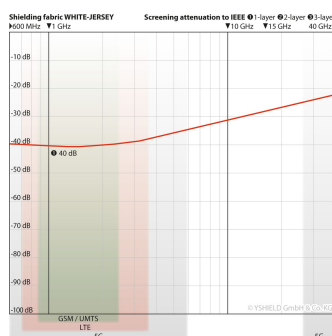

YSHIELD GmbH & Co. KG
Rotthofer Straße 1
94099 Ruhstorf, Germany
Further information:
www.yshield.com,
info@yshield.com